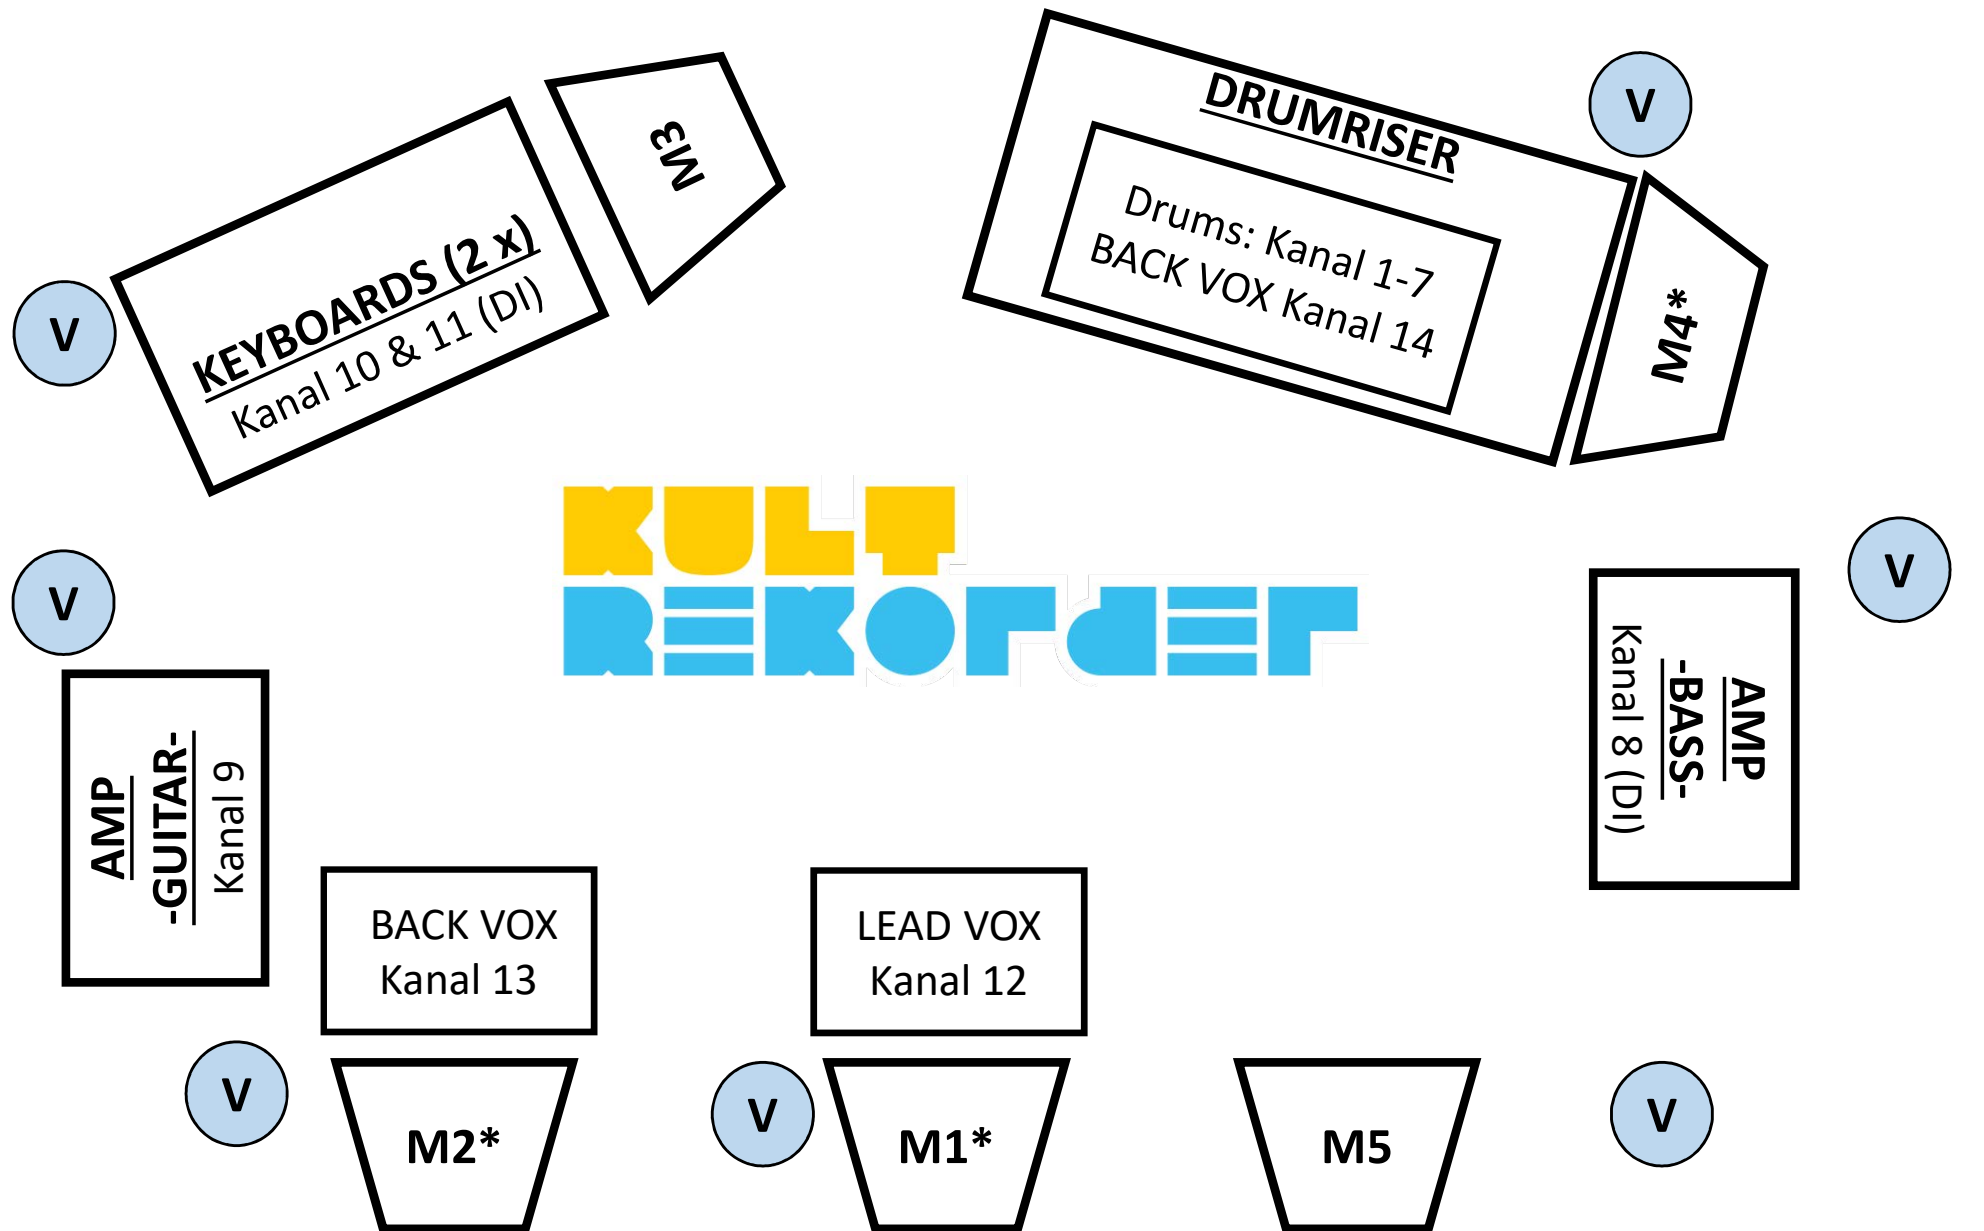

STAGERIDER

*M1, M2 & M4: IN-EAR (XLR)